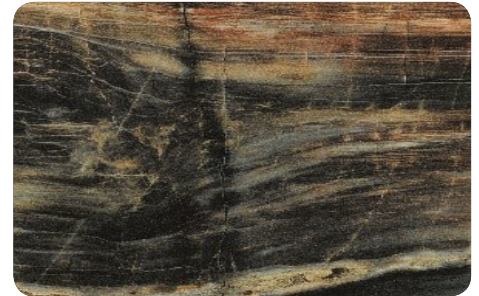

Countertop Choices

Antique Mascarello

Black Fusion

Dolce Vita

Golden Mascarello

Lapidus Brown

Petrified Wood

River Gold

Sea Pearl

Stormy Night Granite